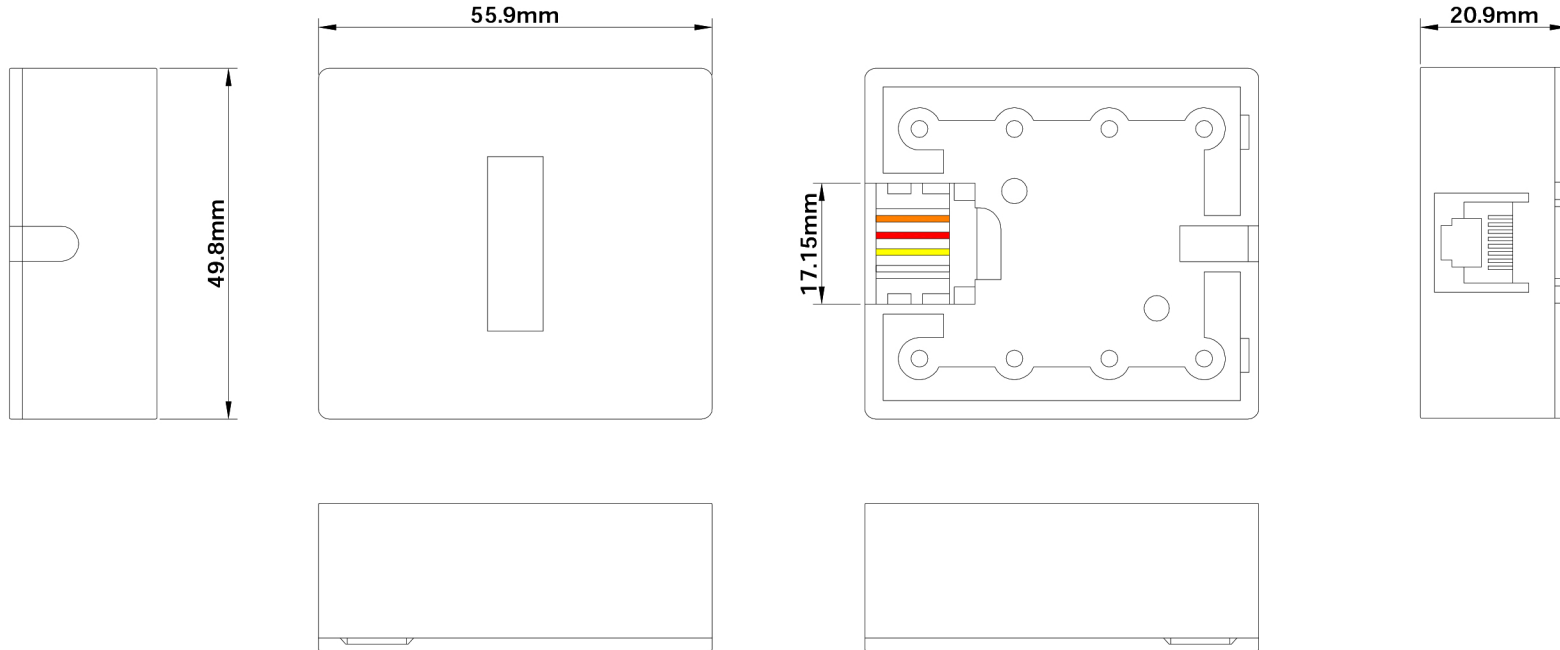

ROHS

1 Port RJ45 Surface Mount Box - White

Tolerance × × . ± × . ± . × ± Angle: × ° ± 	Approve:	 cables & connectors since 1995	
	Check:		
	Draw:		
	Unit : mm	Title: RJ45 8 Conductor Surface Mount Box- Screw Terminal- 1 Port- White	
Date :	Scale: 1:1	Sheet: 1/1	Rev: 1
Description	Part No. 15-100-033 WH		